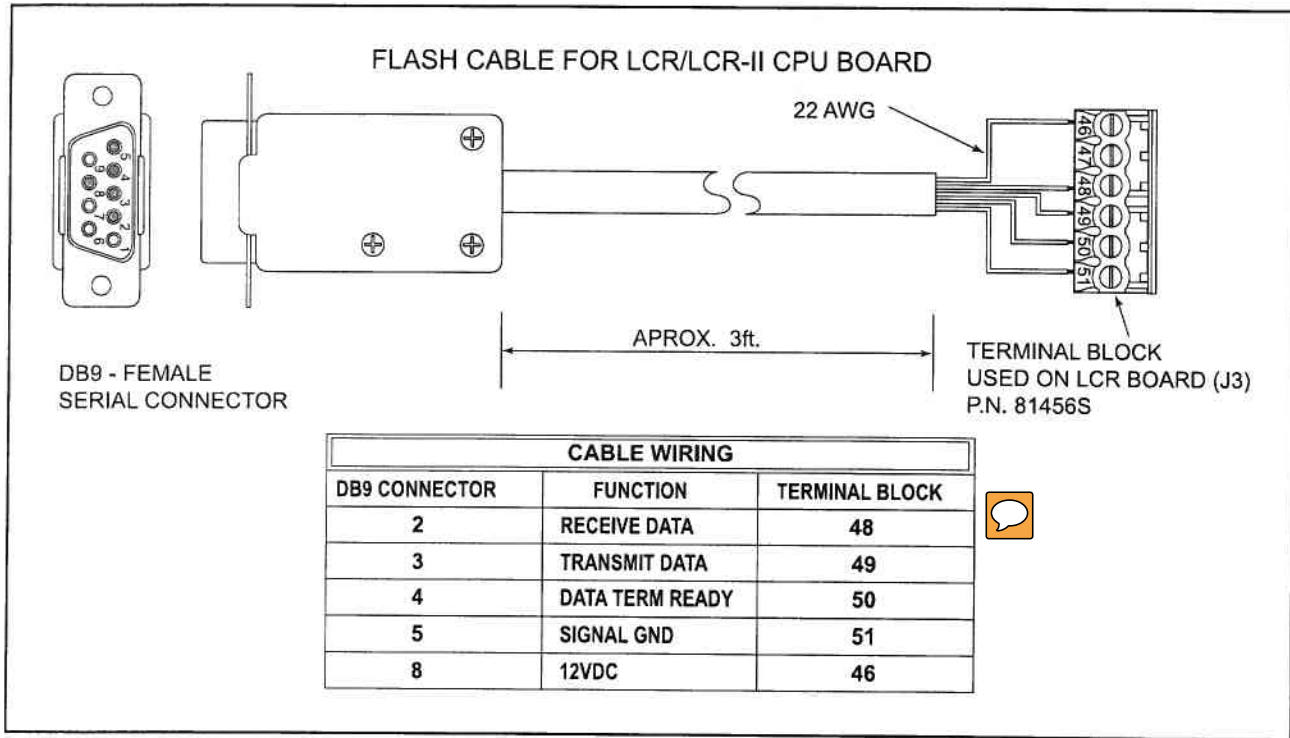

## Flash Cable Assembly

- The flash cable can also be used as a lap pad extension cable if it is plugged into the J3 terminal port