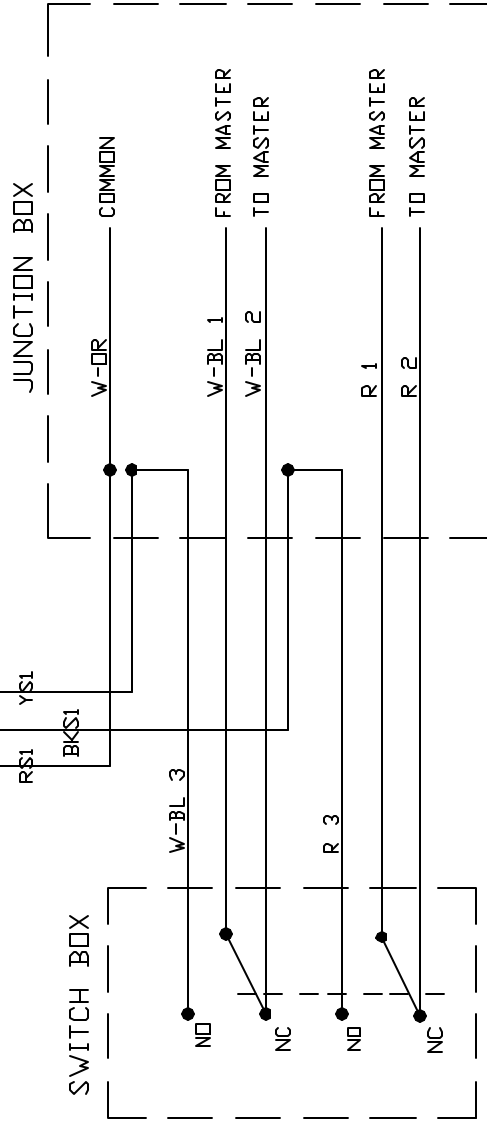

JUNCTION BOX

SWITCH BOX

DD1/357-SU

SAT WIRING DIAGRAM

SIZE	DATE	REVISION	DATE

DATE	BY	REVISION

CA-5014