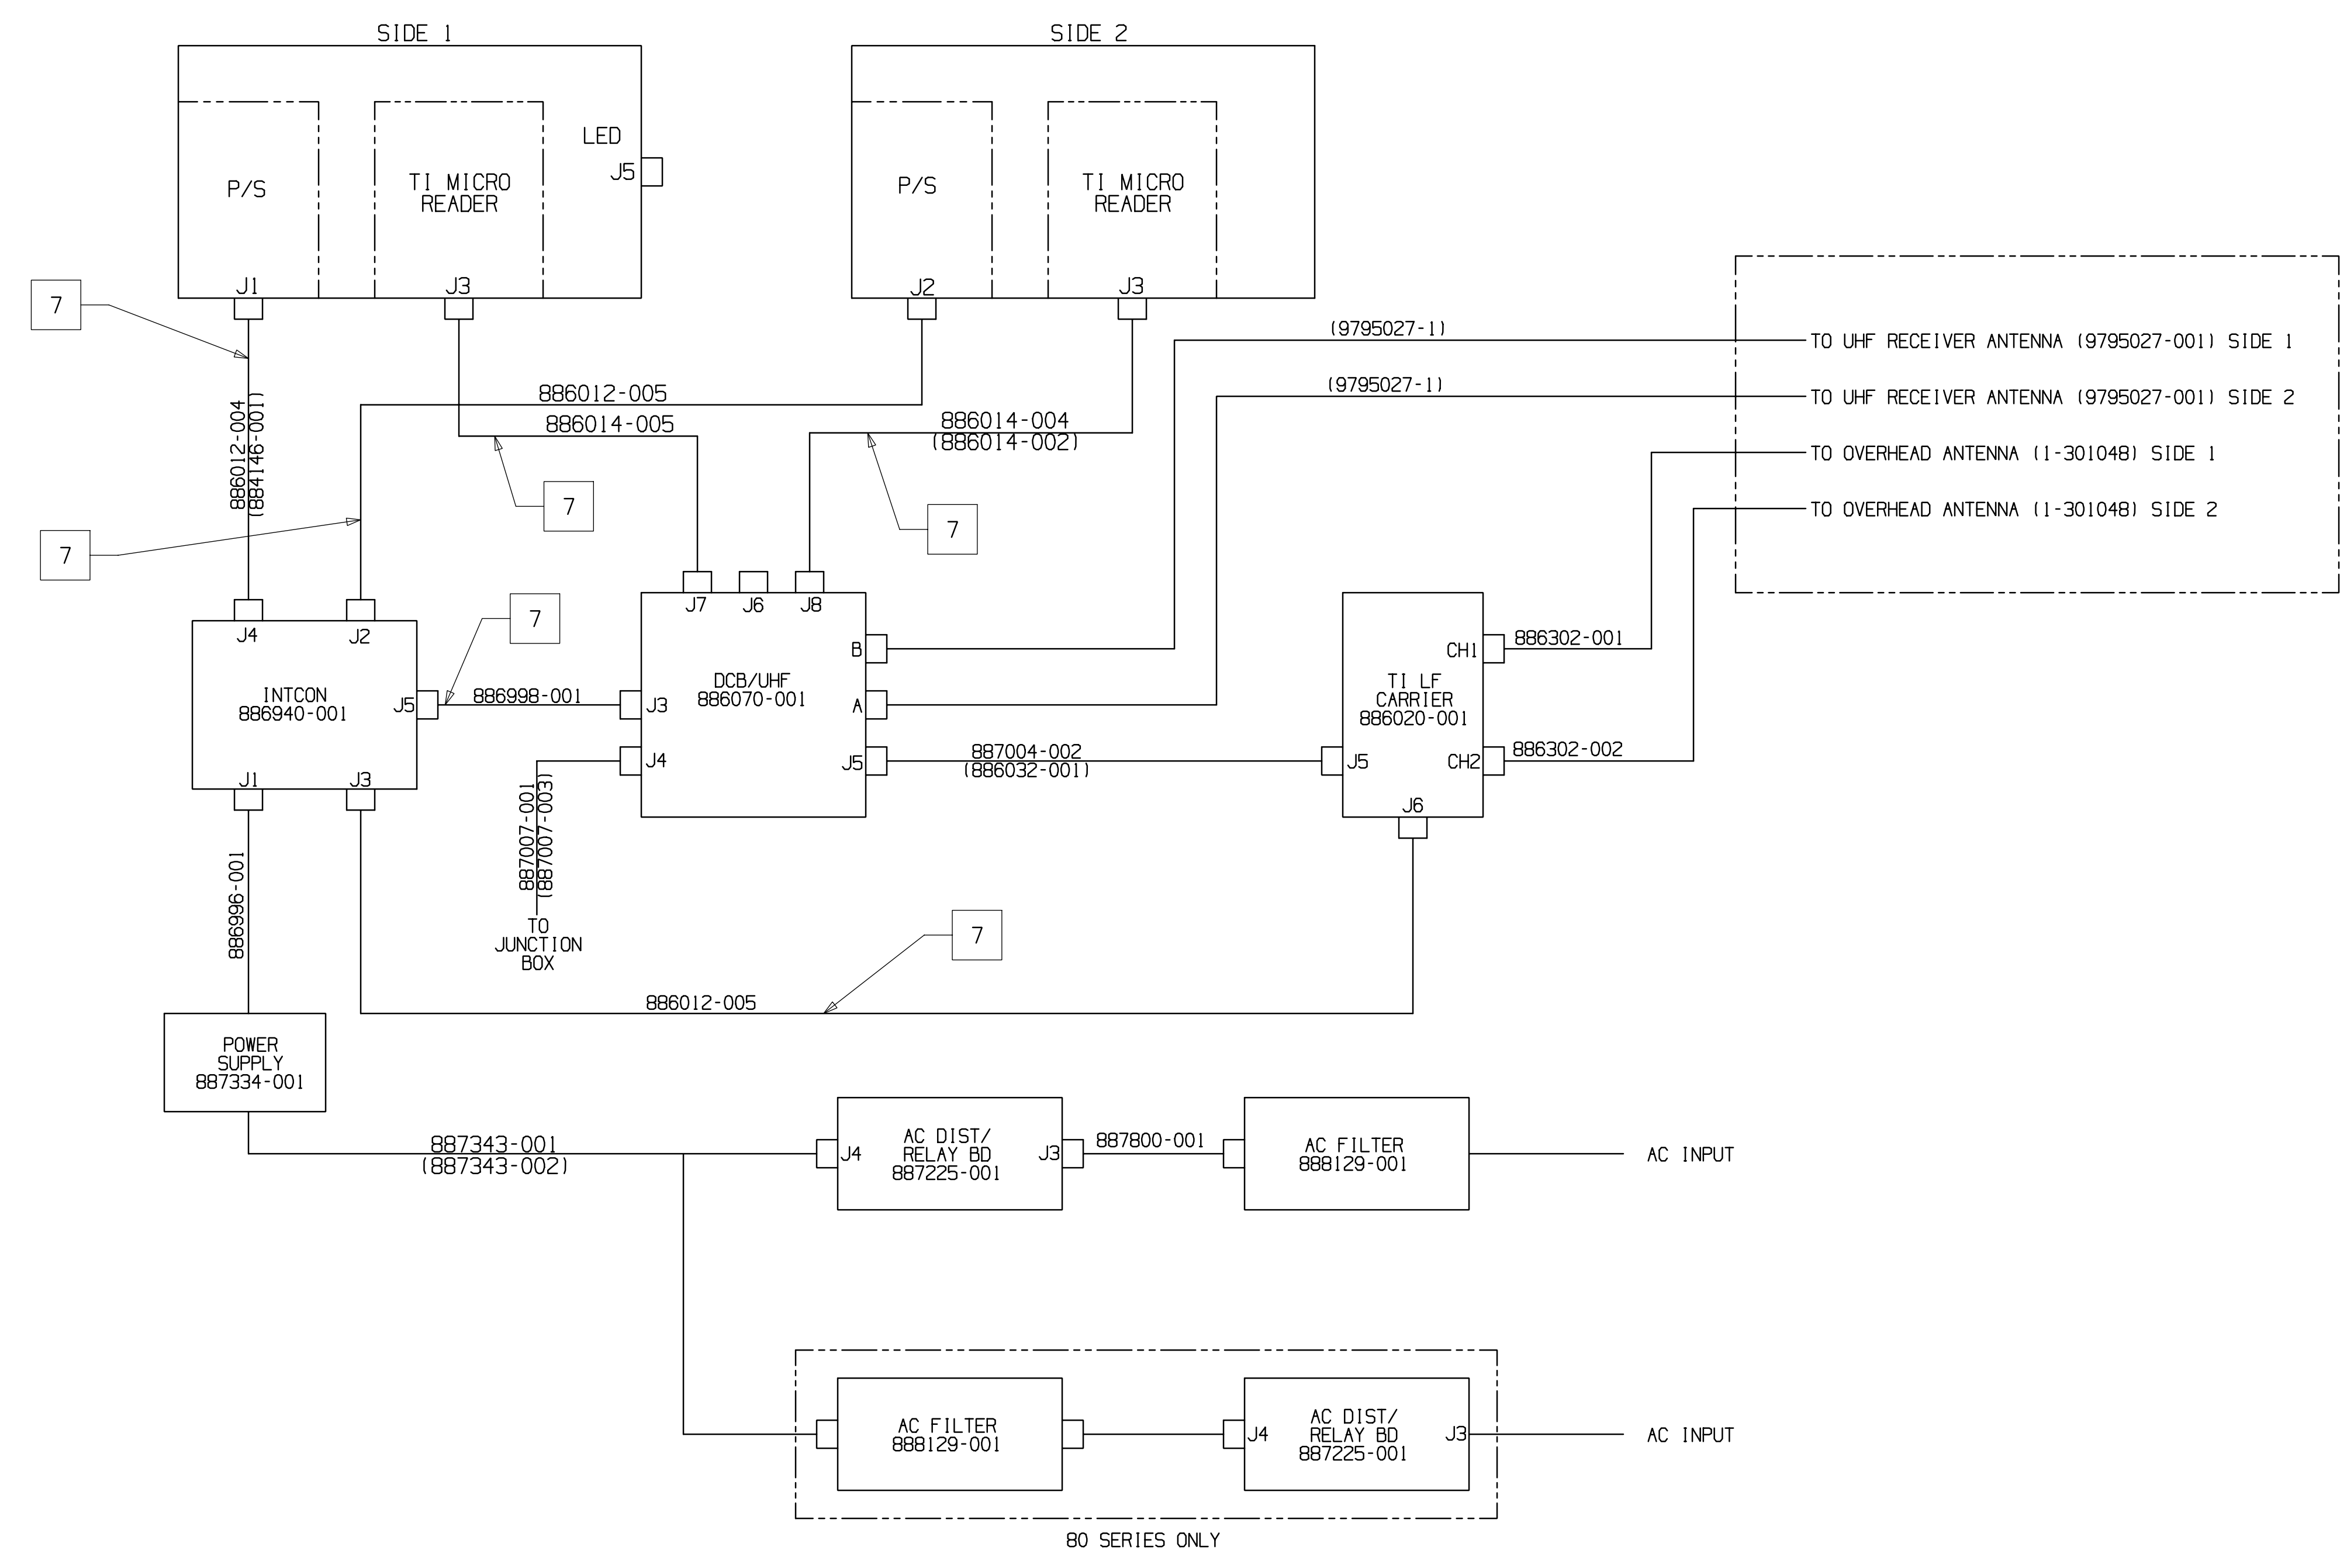

8 7 6 5 4 3 2 1

D

D

WAYNE TRAC VH

C

C

B

B

A

A

8 7 6 5 4 3 2 1

SIZE D	DRAWING NO. 887519-001	REV H
SCALE NONE	SHT 2 OF 3	