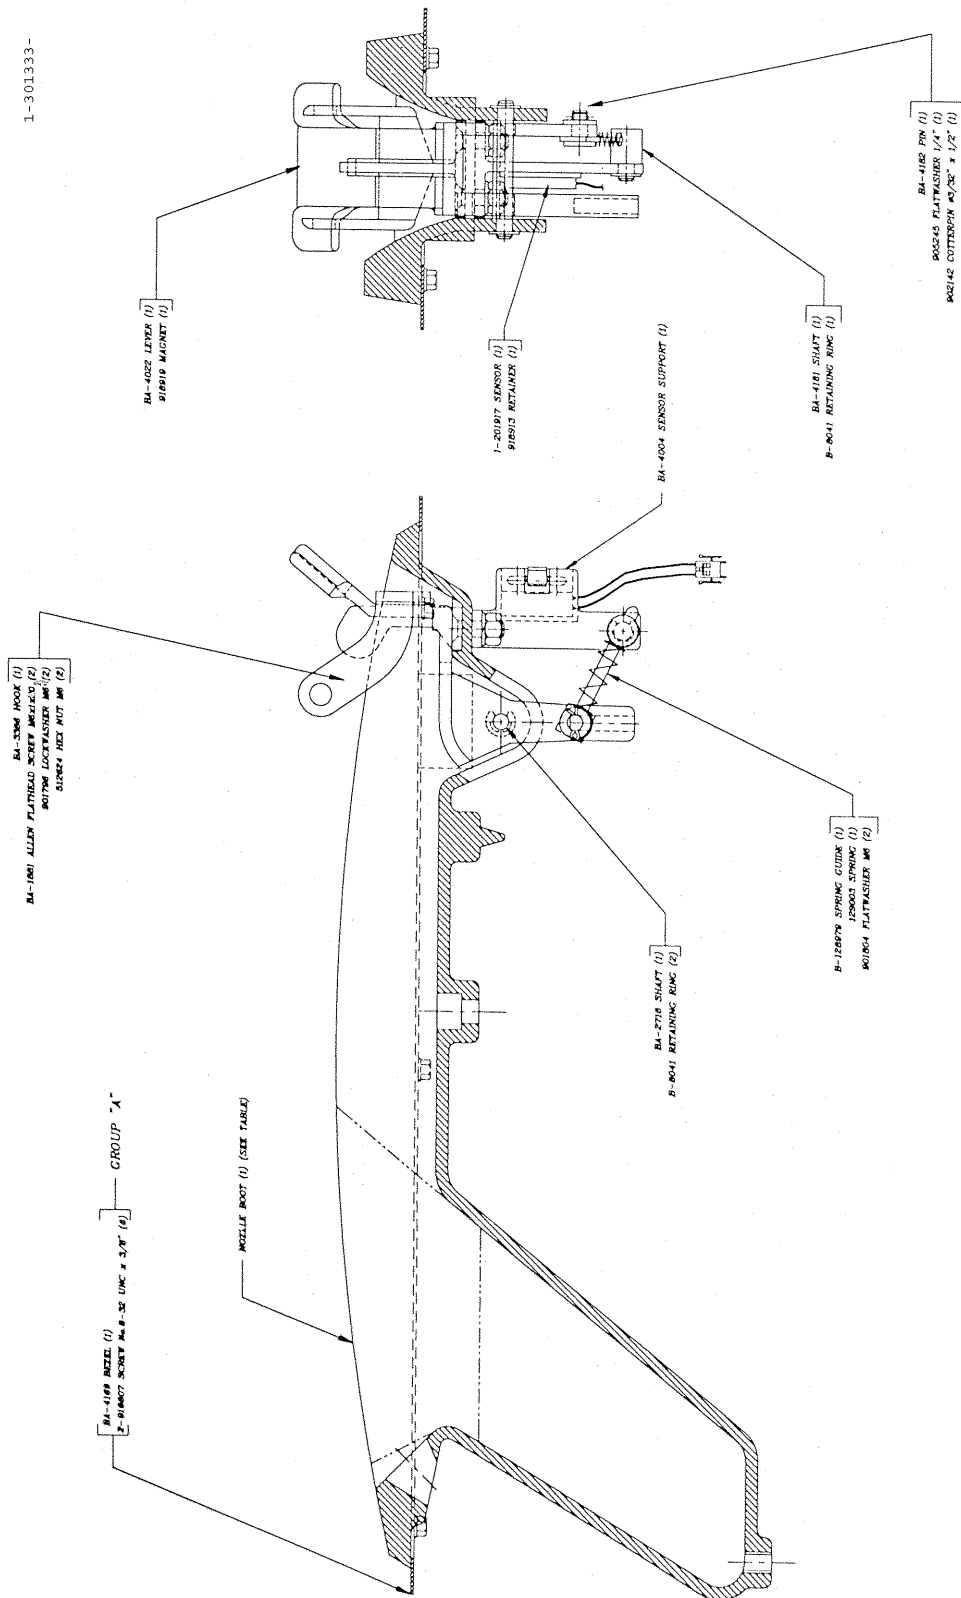

# Nozzle Boot Module

FIGURE 46. 1-301333-DWG - NOZZLE BOOT ASSY, GLOBAL CENTURY LTS

TABLE 83. 1-301333 - NOZZLE BOOT, GLOBAL CENTURY LTS

Item No.	Part No.	Qty.	Description
	-129003-		SPRING
	001-201917-	1	SWITCHSENSOR-PROXIMITY A
	-902142-	1	TTWA S#8-32X3/8 WAX CD
	-905245-	1	FLAT W1/4 SHAKEPROOF STL
	002-916607-	1	TTWA S#8-32X3/8 WAX CD
	-918913-	1	RETAINERU-TYPE
	-918919-		MAGNET