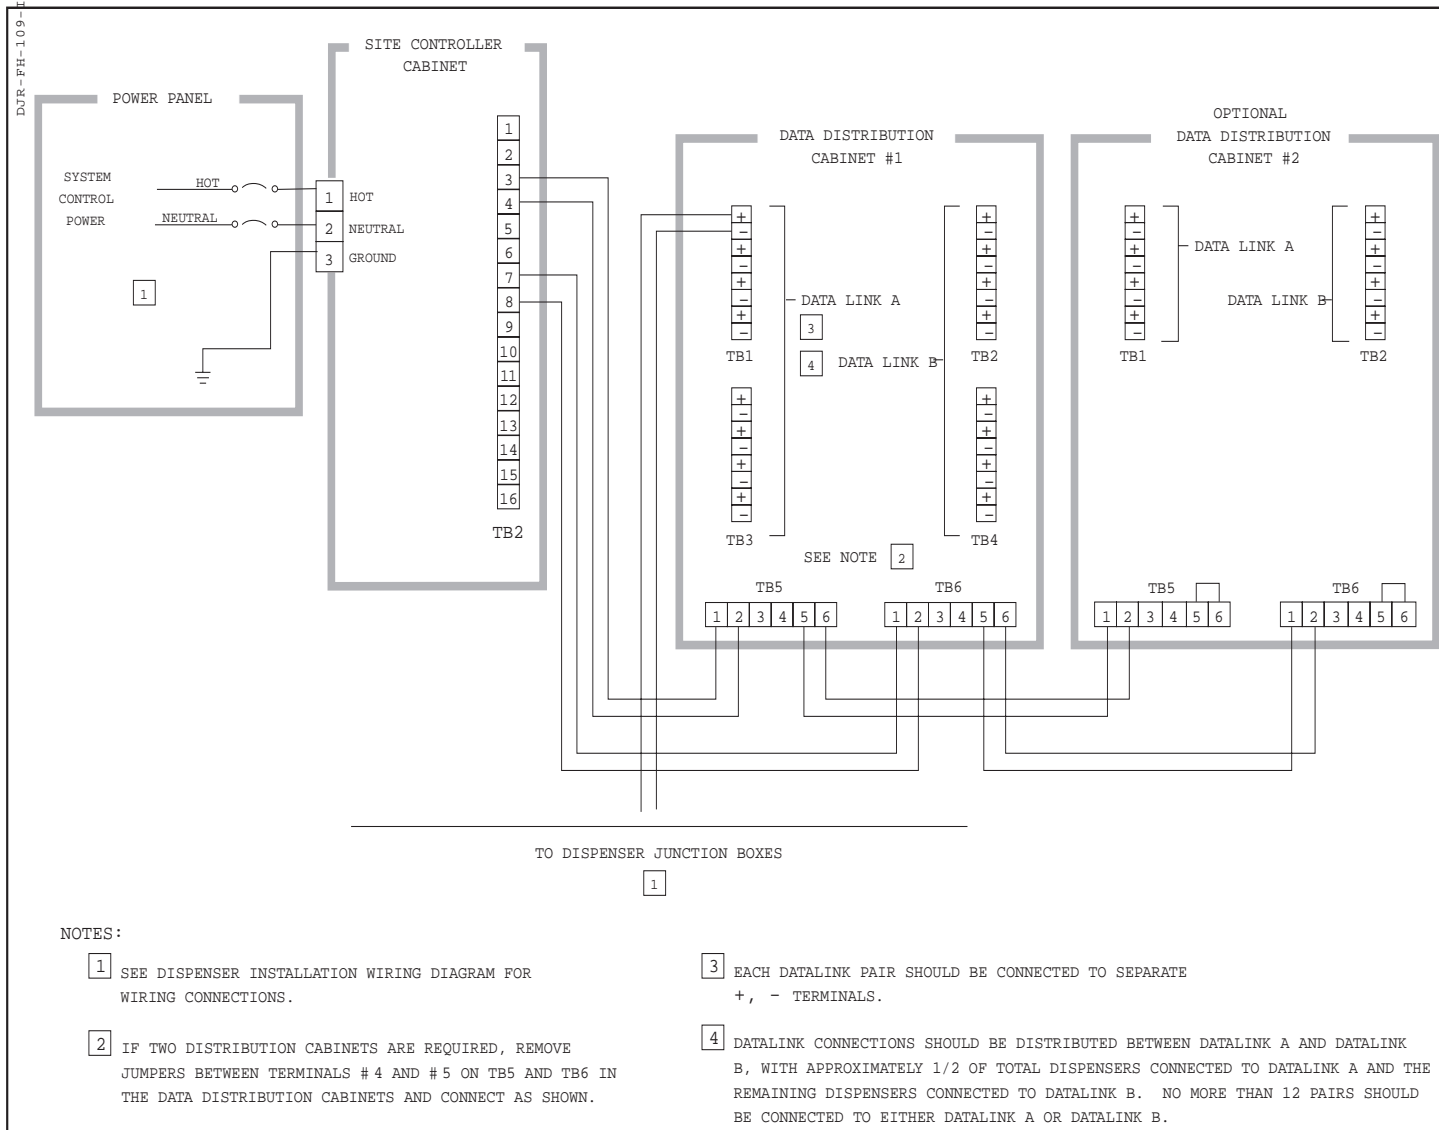

Figure D-1 Backroom Installation - Wayne Management Control System.

Figure D-2 Interconnection Wiring Diagram - Data Distribution Cabinet To Dispensers.

Note: Ethernet cable required for VGA option is shown on detailed Installation Wiring Diagram in Appx C.

Figure D-4 Interconnection Wiring Diagram - Dispenser Card Processing (CATs) .