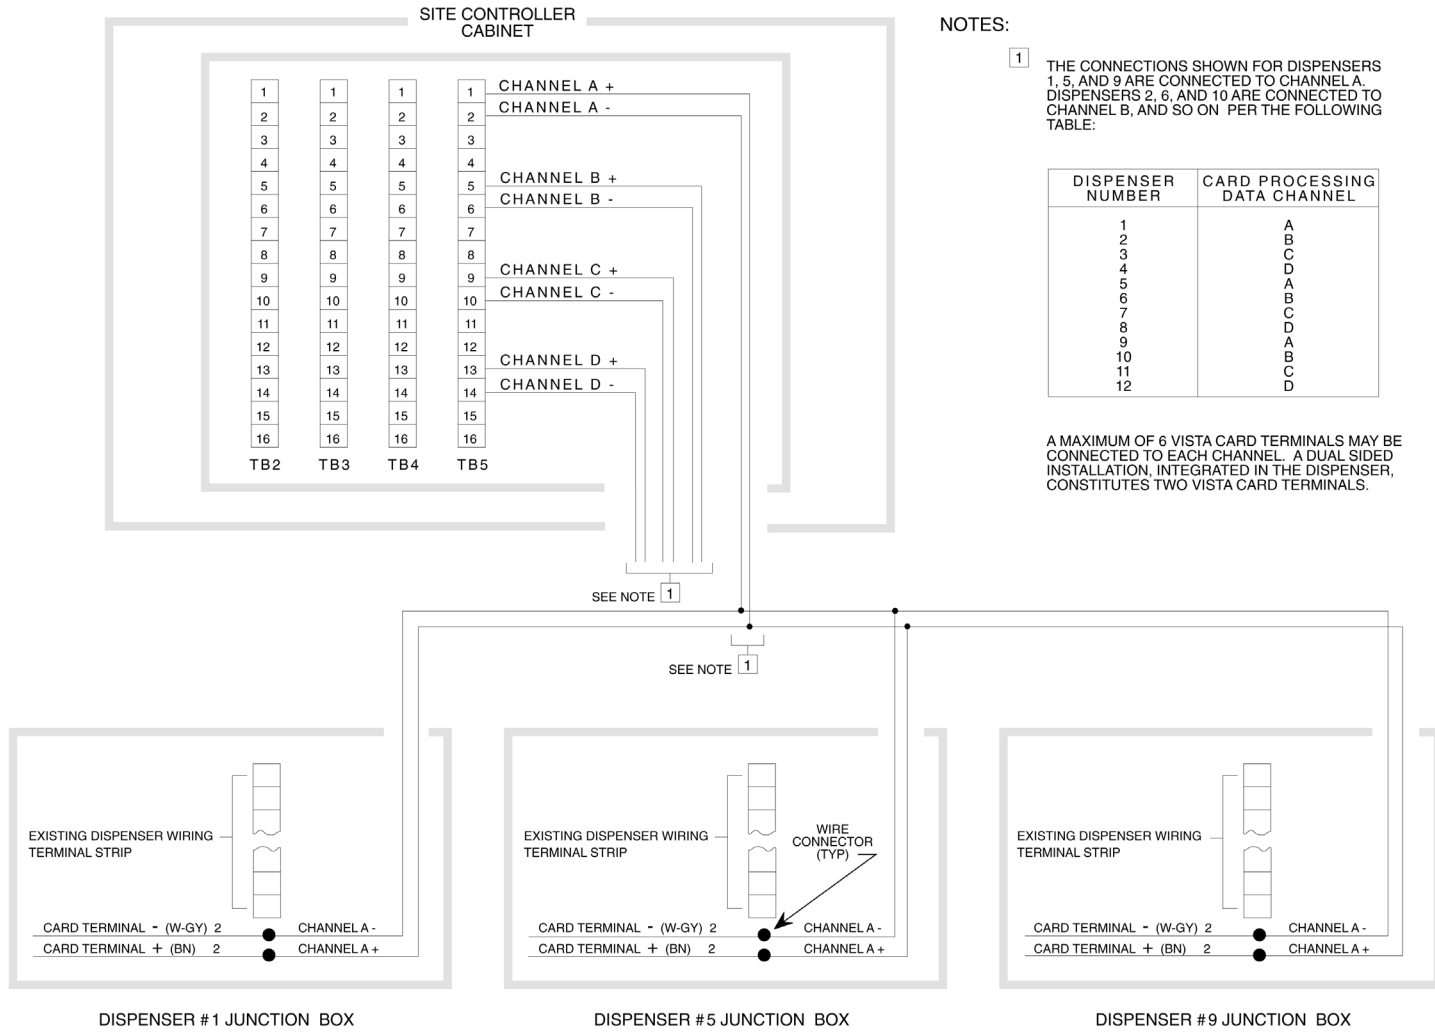

Figure D-1 Backroom Installation - Wayne Management Control System.

Figure D-2 Interconnection Wiring Diagram - Data Distribution Cabinet To Dispensers.

Note: Ethernet cable required for VGA option is shown on detailed Installation Wiring Diagram in Appx C.

Figure D-4 Interconnection Wiring Diagram - Dispenser Card Processing (CATs) .