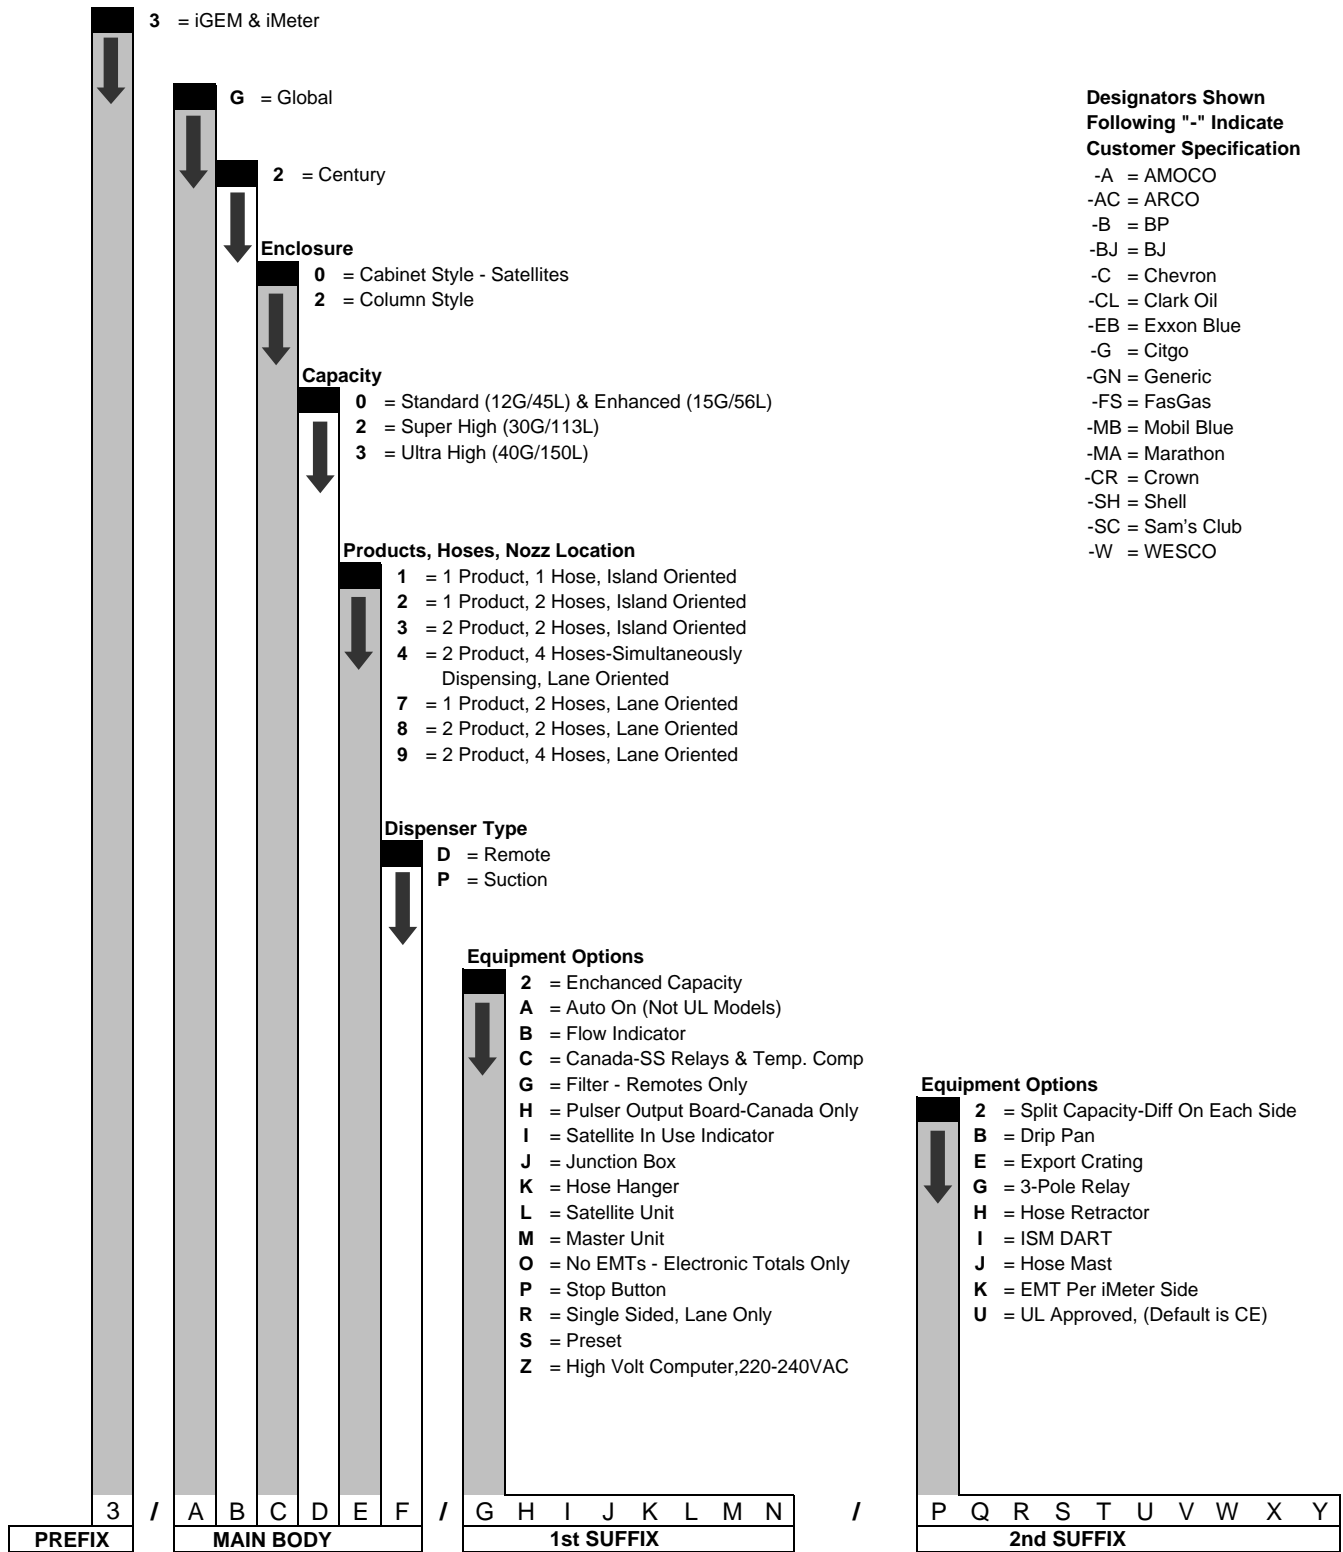

GLOBAL CENTURY

Model Designation String Numbers and Letters Define Positions for Equipment Configuration and Options

Designators Shown Following "-" Indicate Customer Specification

- A = AMOCO
- AC = ARCO
- B = BP
- BJ = BJ
- C = Chevron
- CL = Clark Oil
- EB = Exxon Blue
- G = Citgo
- GN = Generic
- FS = FasGas
- MB = Mobil Blue
- MA = Marathon
- CR = Crown
- SH = Shell
- SC = Sam's Club
- W = WESCO

Global Century Model Designation Chart